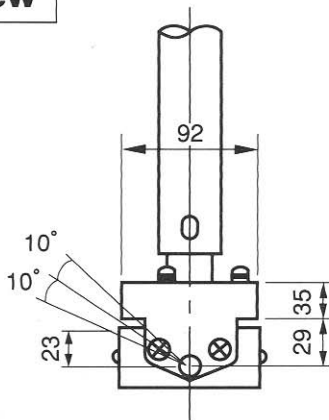

DIMENSIONS

Model AN-TK201

■ For dimensions including the mounting adapter and projector, see the User's Guide for each type of mounting adapter.

Top View

Side View

Front View

(Unit: mm)