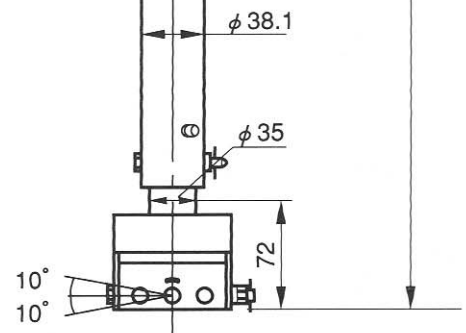

DIMENSIONS

Model AN-TK201

■ For dimensions including the mounting adapter and projector, see the User's Guide for each type of mounting adapter.

Top View

Side View

Front View

(Unit: mm)