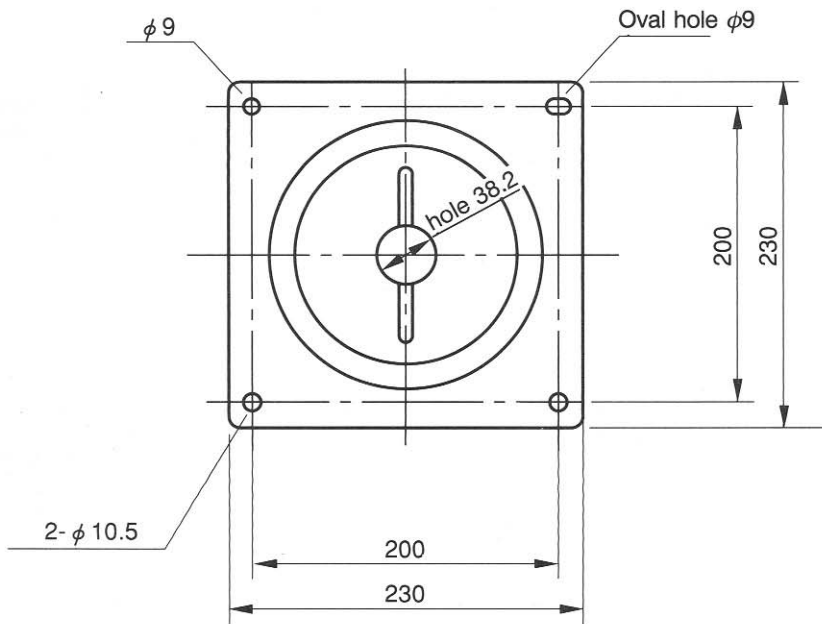

DIMENSIONS

Model AN-TK201

■ For dimensions including the mounting adapter and projector, see the User's Guide for each type of mounting adapter.

Top View

Side View

Front View

(Unit: mm)