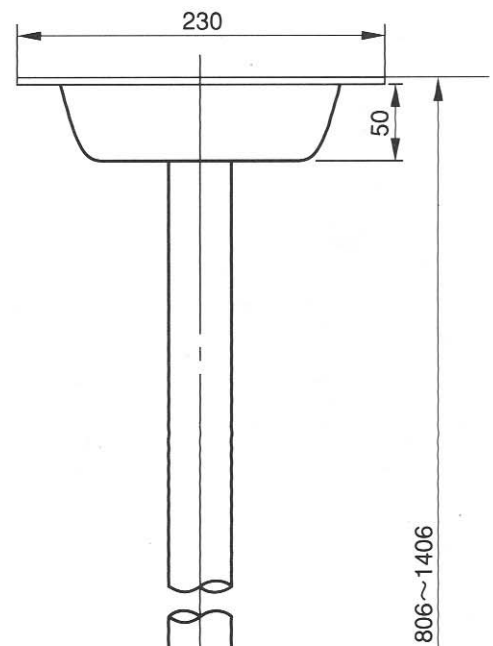

DIMENSIONS

Model AN-TK201

■ For dimensions including the mounting adapter and projector, see the User's Guide for each type of mounting adapter.

Top View

Side View

Front View

(Unit: mm)